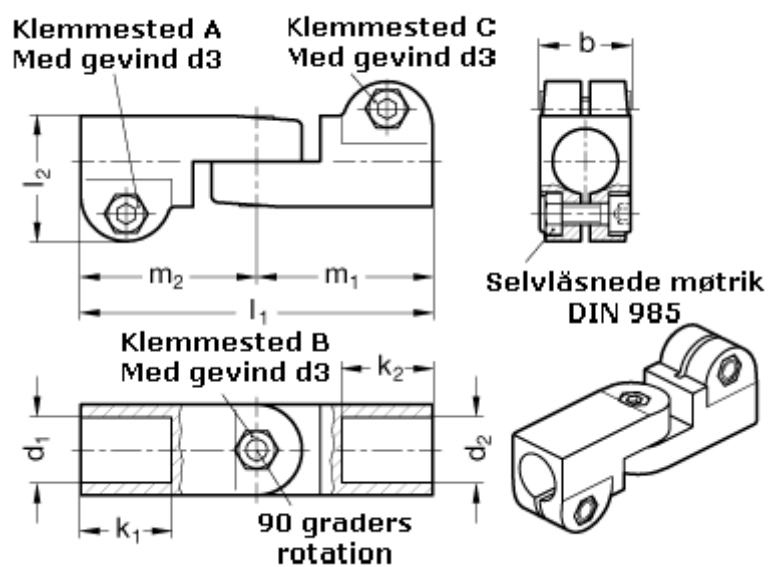

Article number: 20285B14B142SW

Description: E+G Swivel clamp connector joint
GN285-B14-B14-2-SW

Measures

$b = 25$	$m_1 = 48.5$
$d_1 = B14$	$m_2 = 48.5$
$d_2 = B14$	
$d_3 = M 6$	
$k_1 = 25$	
$k_2 = 25$	
$l_1 = 97$	
$l_2 = 34.5$	